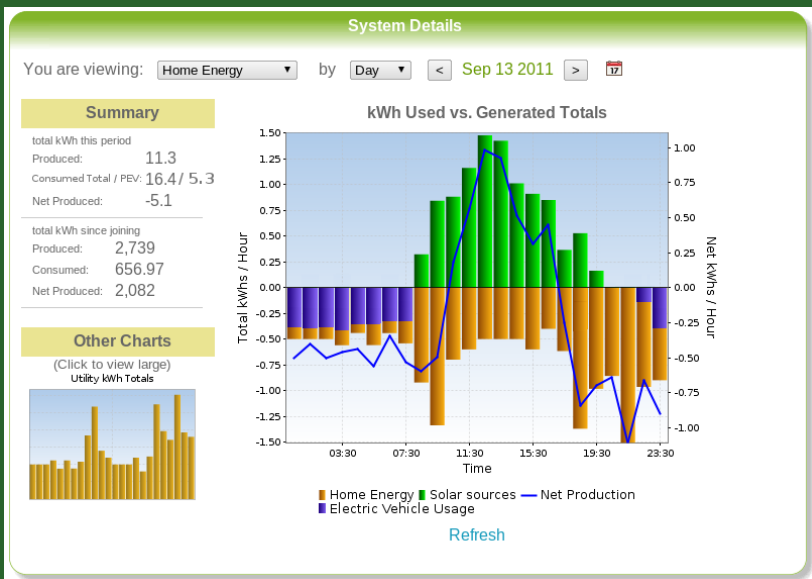

YOUR TOTAL ENERGY PICTURE WITH APOLLO360

Knowing your solar production is only half the picture—what about your energy consumption? Electric Vehicle impact on total consumption?

A major change is coming to the solar world. The widespread deployment of electric vehicles changes everything for the residential solar market. At present, there are plenty of ways to see your solar production....inverter companies already provide that.

But what about your home's energy consumption? And what about the load your electric vehicle adds to that total? For the first time, you are now able to see all your home energy information in one place: introducing the Apollo360 from SunReports. And you can view the performance of your Solar hot water system too!

WholeHome Energy Consumption

- View the energy consumption of the home—and compare it to the solar PV production
- Easy to understand graphics help user manage their energy consumption

Electric Vehicle Charging Load